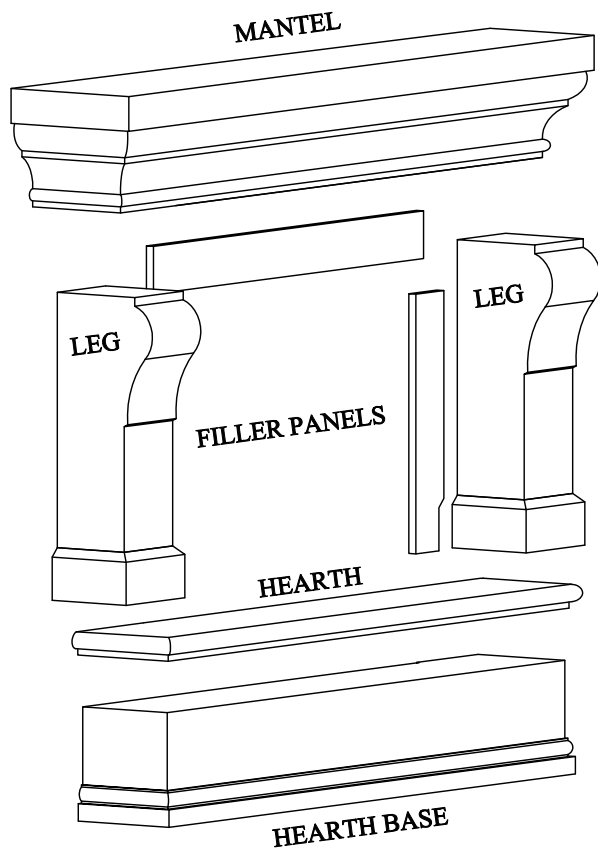

## FIREPLACE SURROUD WITH ONE PIECE MANTEL

$\frac{1}{4}$ " GROUT JOINTS

***STANDARD INSTALLATION: FIREPLACE***