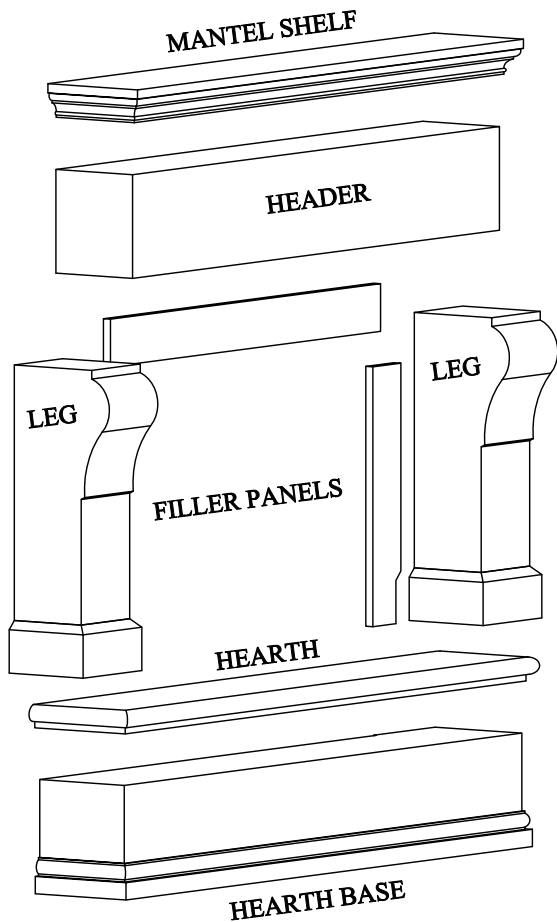

AAA CAST STONE, INC.

1470 12TH STREET EAST PALMETTO, FL 34221

941-721-8092 OFFICE • 941-721-8444 FAX • WWW.AACASTSTONE.COM

FIREPLACE SURROUD WITH HEADER AND MANTEL SHELF