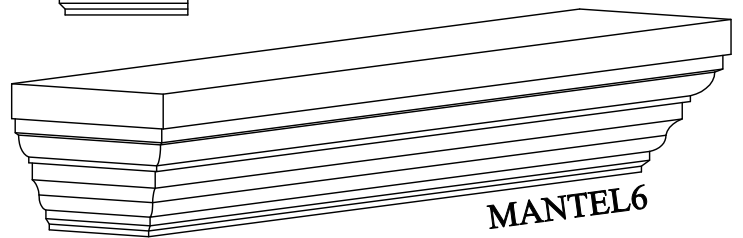

# AAA CAST STONE, INC.

1470 12TH STREET EAST PALMETTO, FL 34221

941-721-8092 OFFICE • 941-721-8444 FAX • WWW.AAACASTSTONE.COM

MANTEL1

MANTEL2

MANTEL3

MANTEL4

MANTEL5