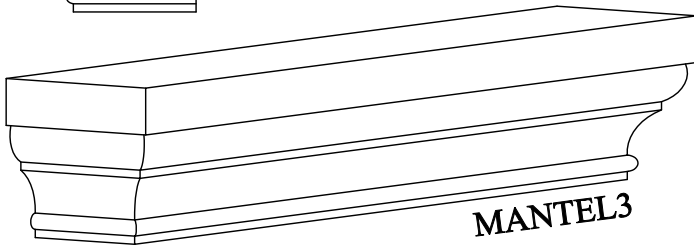

AAA CAST STONE, INC.

1470 12TH STREET EAST PALMETTO, FL 34221

941-721-8092 OFFICE • 941-721-8444 FAX • WWW.AAACASTSTONE.COM

MANTEL1

MANTEL2

MANTEL3

MANTEL4

MANTEL5