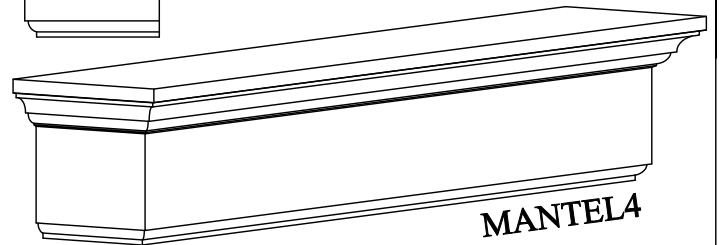

# AAA CAST STONE, INC.

1470 12TH STREET EAST PALMETTO, FL 34221

941-721-8092 OFFICE • 941-721-8444 FAX • WWW.AAACASTSTONE.COM

MANTEL1

MANTEL2

MANTEL3

MANTEL4

MANTEL5