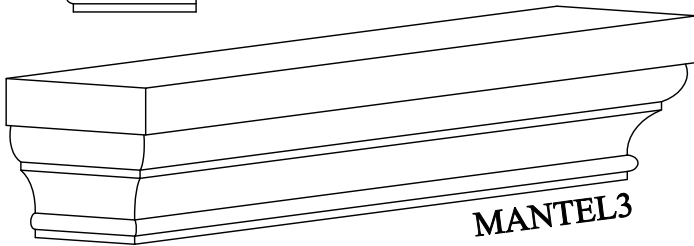

# AAA CAST STONE, INC.

1470 12TH STREET EAST PALMETTO, FL 34221

941-721-8092 OFFICE • 941-721-8444 FAX • WWW.AAACASTSTONE.COM

MANTEL1

MANTEL2

MANTEL3

MANTEL4

MANTEL5