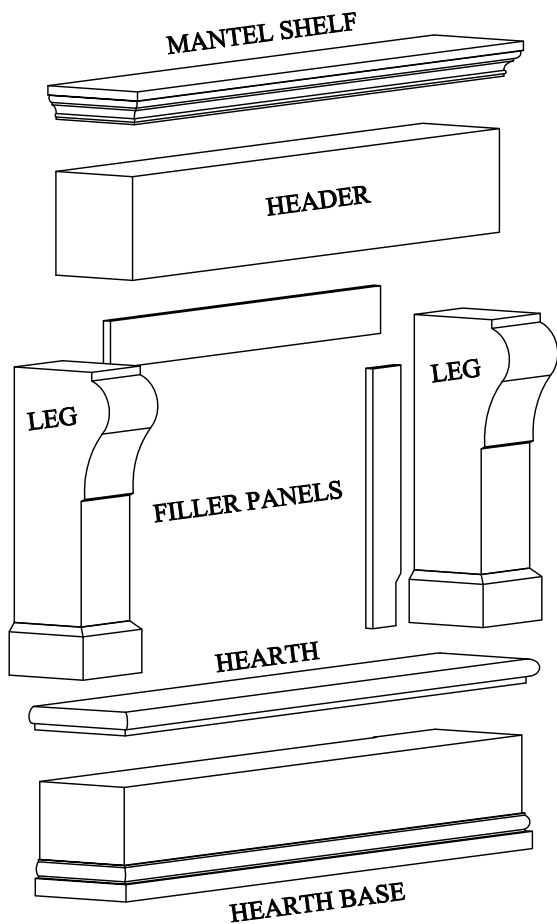

AAA CAST STONE, INC.

1470 12TH STREET EAST PALMETTO, FL 34221

941-721-8092 OFFICE • 941-721-8444 FAX • WWW.AACASTSTONE.COM

FIREPLACE SURROUD WITH HEADER AND MANTEL SHELF