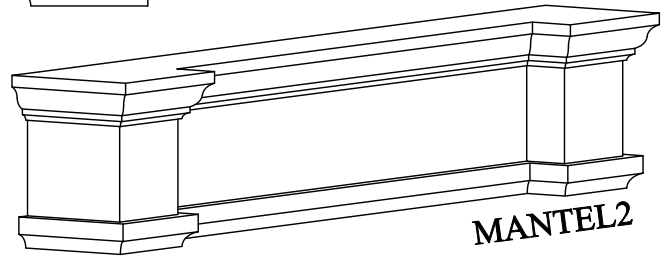

AAA CAST STONE, INC.

1470 12TH STREET EAST PALMETTO, FL 34221

941-721-8092 OFFICE • 941-721-8444 FAX • WWW.AAACASTSTONE.COM

MANTEL2

CAST STONE FIRPLACES-MANTELS