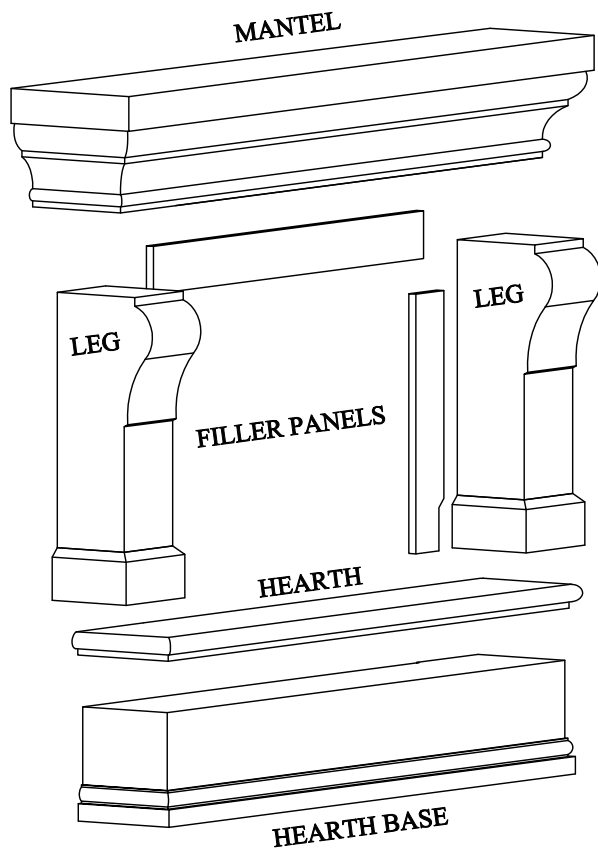

AAA CAST STONE, INC.

1470 12TH STREET EAST PALMETTO, FL 34221

941-721-8092 OFFICE • 941-721-8444 FAX • WWW.AACASTSTONE.COM

FIREPLACE SURROUD WITH ONE PIECE MANTEL

$\frac{1}{4}$ " GROUT JOINTS

STANDARD INSTALLATION: FIREPLACE