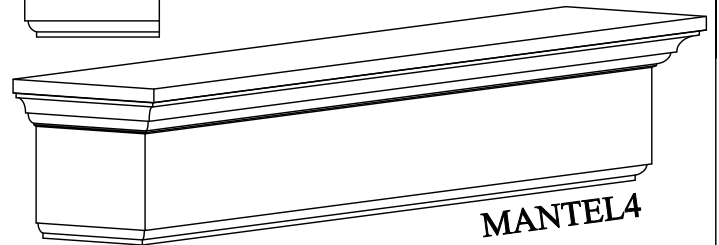

AAA CAST STONE, INC.

1470 12TH STREET EAST PALMETTO, FL 34221

941-721-8092 OFFICE • 941-721-8444 FAX • WWW.AAACASTSTONE.COM

MANTEL1

MANTEL2

MANTEL3

MANTEL4

MANTEL5